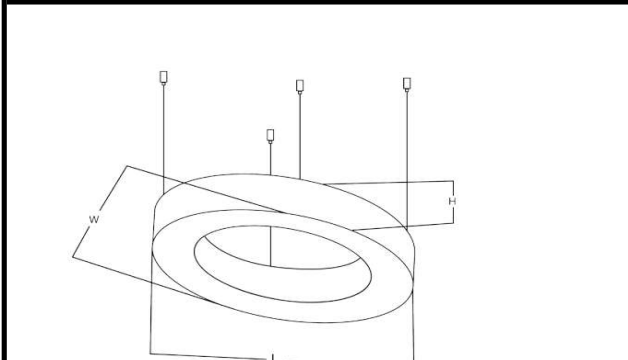

Sovitron Interior Pvt.Ltd.

Model Name	Jetta Ring Oval Pendant /DLARJOVDPD-70
Description	Architectural Light

Technical description	Image
-----------------------	-------

Dimension	Custom dimension H=60/90/95mm
Frame	Aluminium
Color Tempertaure	3000K
Power	70W
Total Luminous Flux	5600 lm
Efficacy	80 lm/W
IP rating	50
Color Rendering	≥80
Mounting	Pendant
Optics	White Opal Diffuser
Dimming	NON-Dimmable
Operating Voltage	220-240 VAC
Standard Lifetime	L70 minimum at 50,000 burning hours

Dimension diagram

HEIGHT-60/90/95

Custom dimension, coating and installation available upon request

Remarks:-

Address: Plot #7 Saroorpur-Nangla Industrial Area,Ballabgarh-Sohna Road,Faridabad-121005
Email: info@sovitron.com