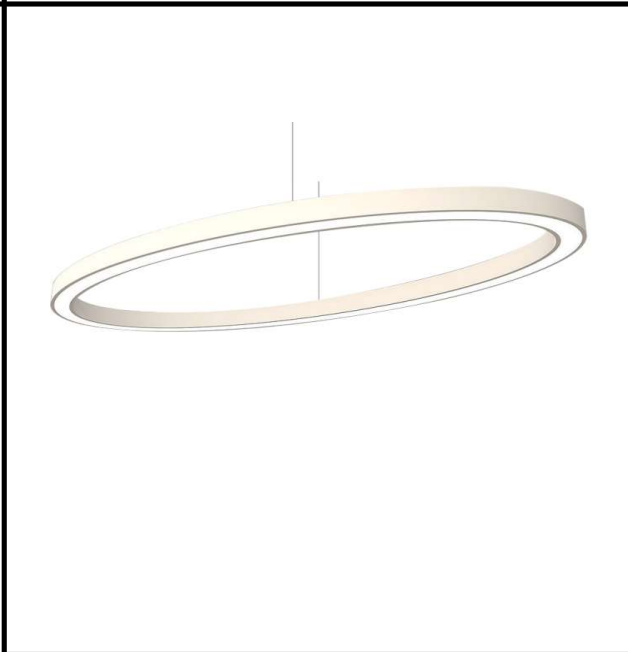

Sovitron Interior Pvt.Ltd.

Model Name	Jetta Ring Oval Pendant /DLARJOVDPD-70
Description	Architectural Light

Technical description	Image
-----------------------	-------

Dimension	Custom dimension H=60/90/95mm
Frame	Aluminium
Color Tempertaure	3000K
Power	70W
Total Luminous Flux	5600 lm
Efficacy	80 lm/W
IP rating	50
Color Rendering	≥80
Mounting	Pendant
Optics	White Opal Diffuser
Dimming	NON-Dimmable
Operating Voltage	220-240 VAC
Standard Lifetime	L70 minimum at 50,000 burning hours

Dimension diagram

HEIGHT-60/90/95

Custom dimension, coating and installation available upon request

Remarks:-

Address: Plot #7 Saroorpur-Nangla Industrial Area,Ballabgarh-Sohna Road,Faridabad-121005
Email: info@sovitron.com